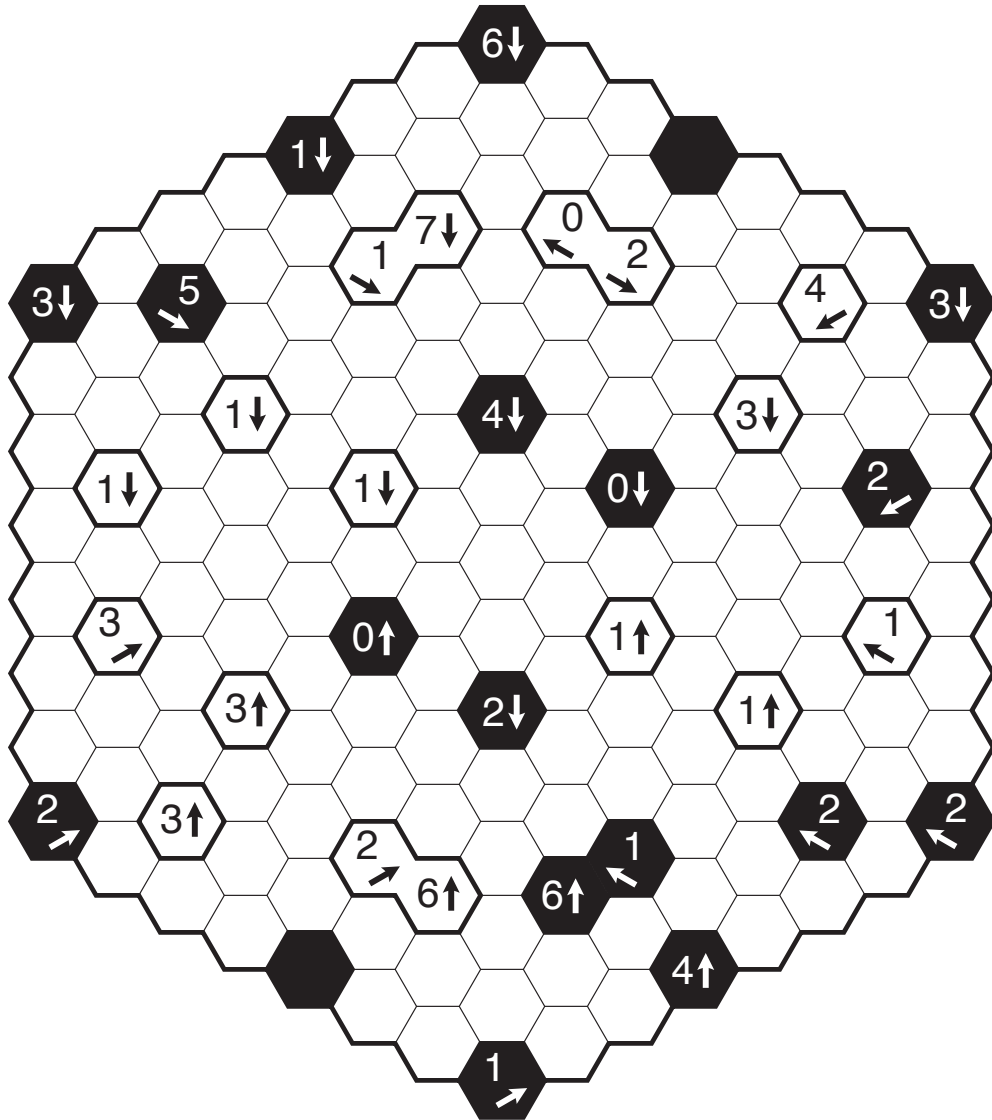

Castle Wall (Hex) by Thomas Snyder

Rules: Standard Castle Wall Rules except on a hexagonal grid.

Hexed